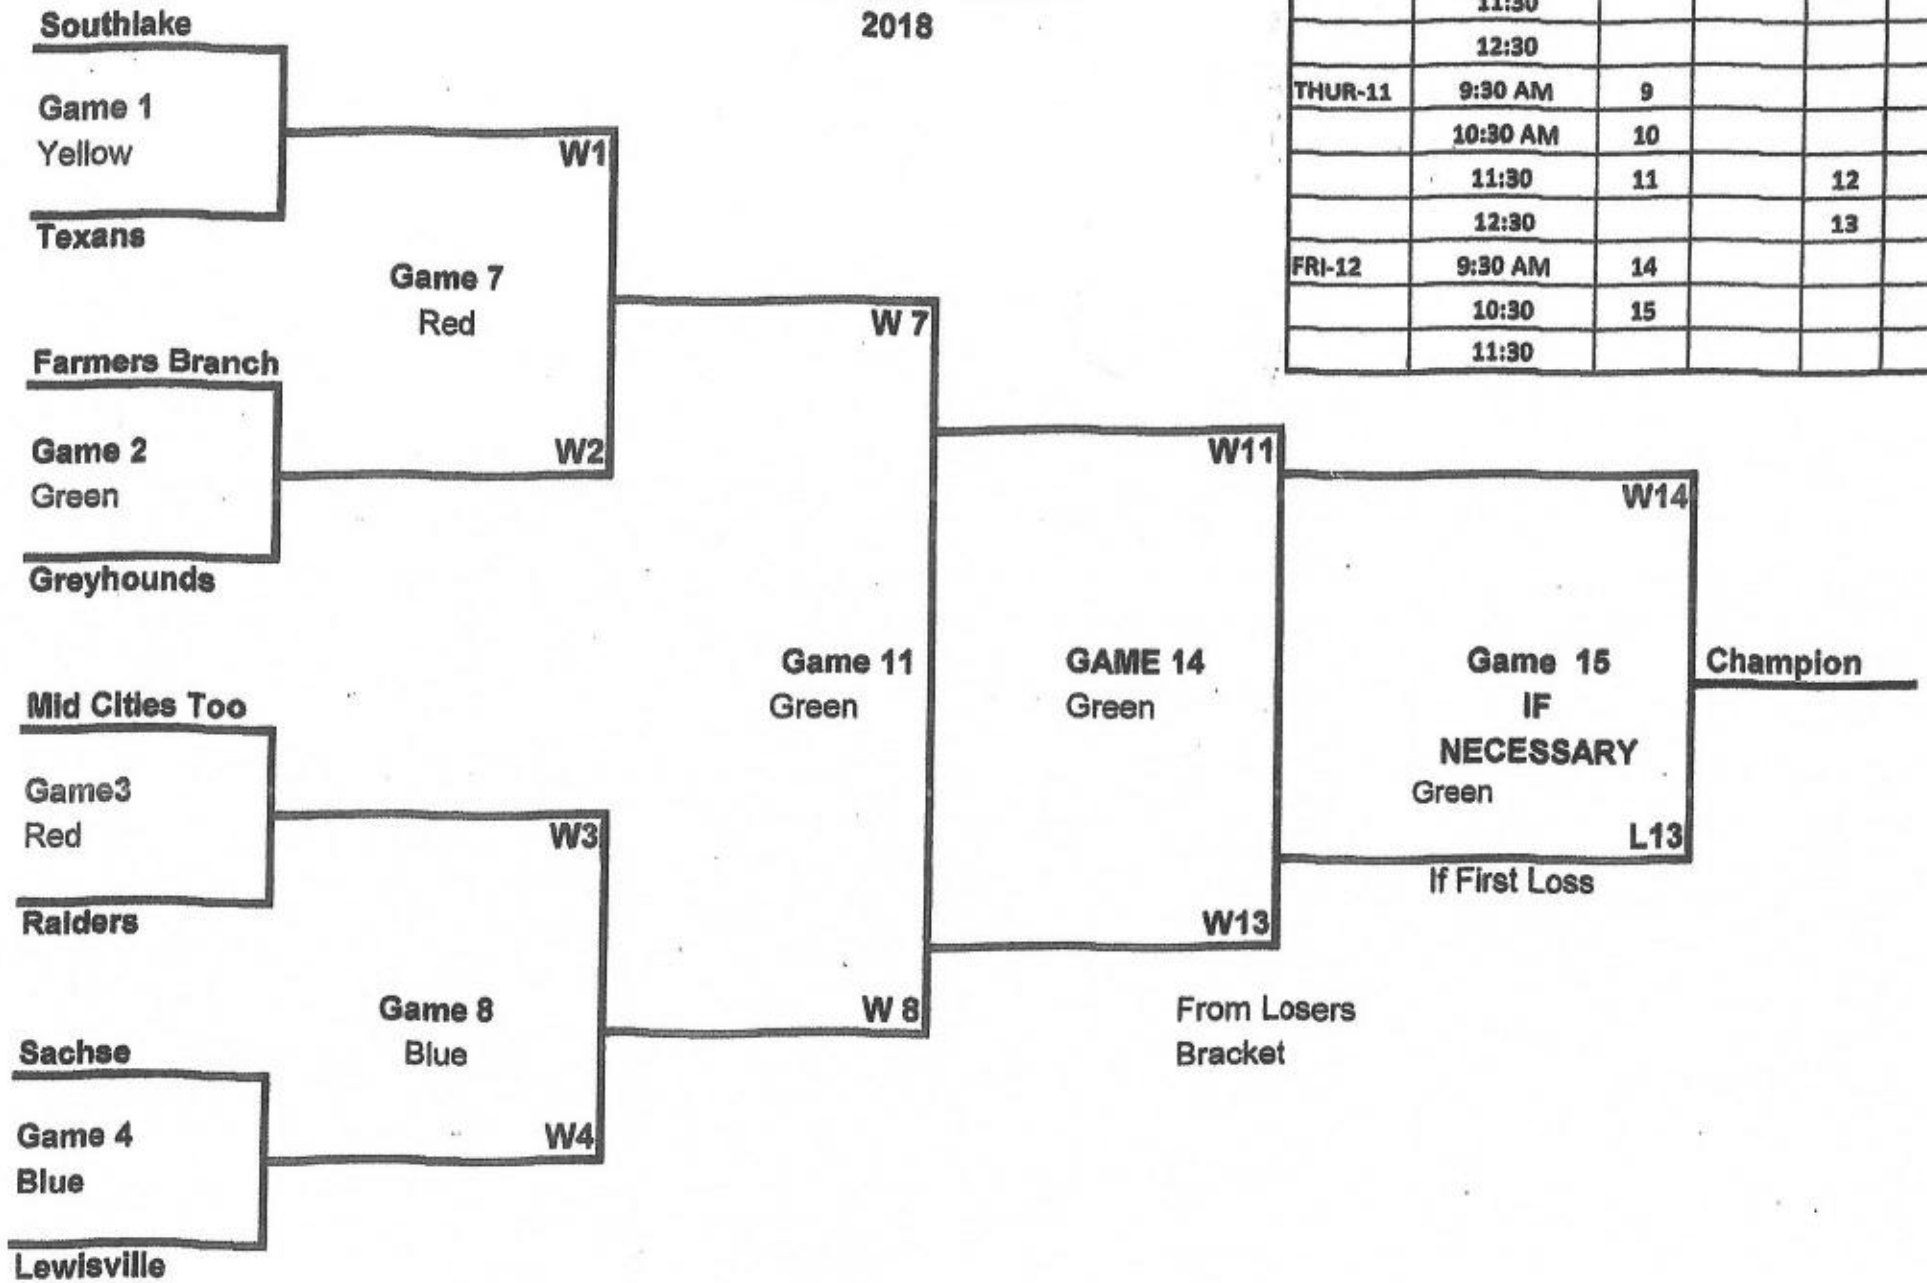

**Division "C" Upper Bracket
Winner's Bracket
2018**

	Arlington	Green	Yellow	Red	Blue
WED-10	9:30 AM	2	1	3	4
	10:30	6	5	7	8
	11:30				
	12:30				
THUR-11	9:30 AM	9			
	10:30 AM	10			
	11:30	11		12	
	12:30			13	
FRI-12	9:30 AM	14			
	10:30	15			
	11:30				